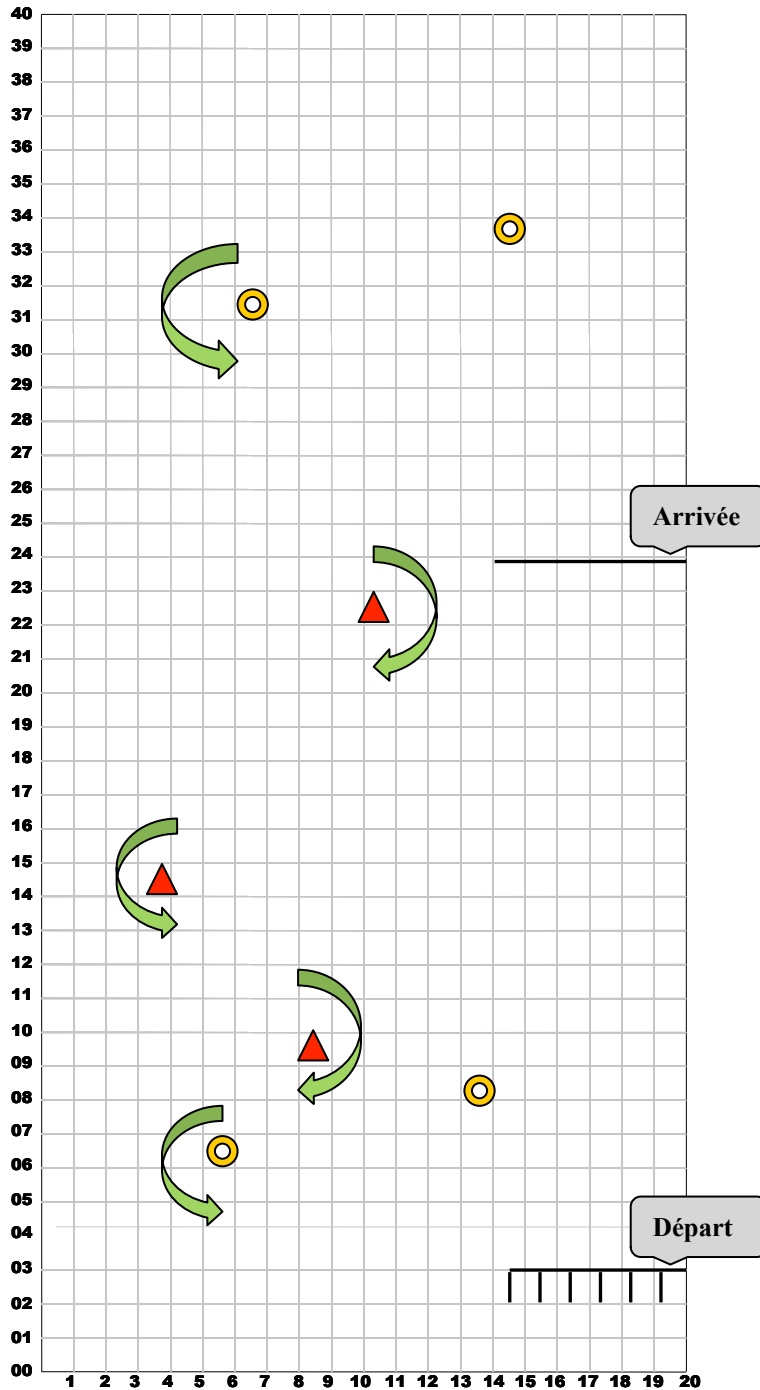

# Circuit 1 (Gymnase 20 X40)

## LEGENDE

-  Plot circuit Indoor
-  Plot slalom speed cross

# Circuit 2 (Gymnase 20 X40)